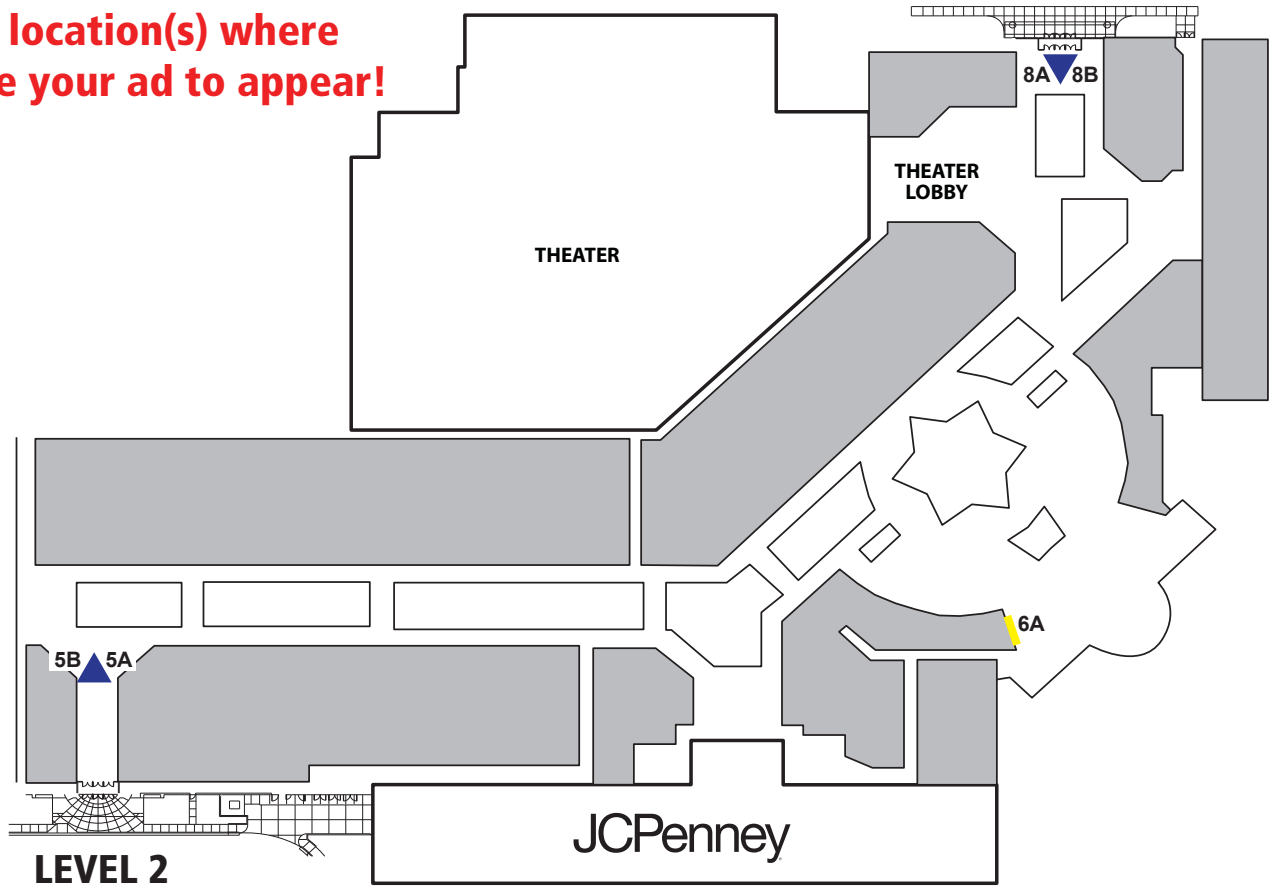

Choose the location(s) where you would like your ad to appear!

▲ 3-Sided Unit
— Wall Mount Display

PROVO TOWNE CENTRE PANEL LOCATIONS

PROVO TOWNE CENTRE PANEL LOCATIONS

5A

5B

6A

8A