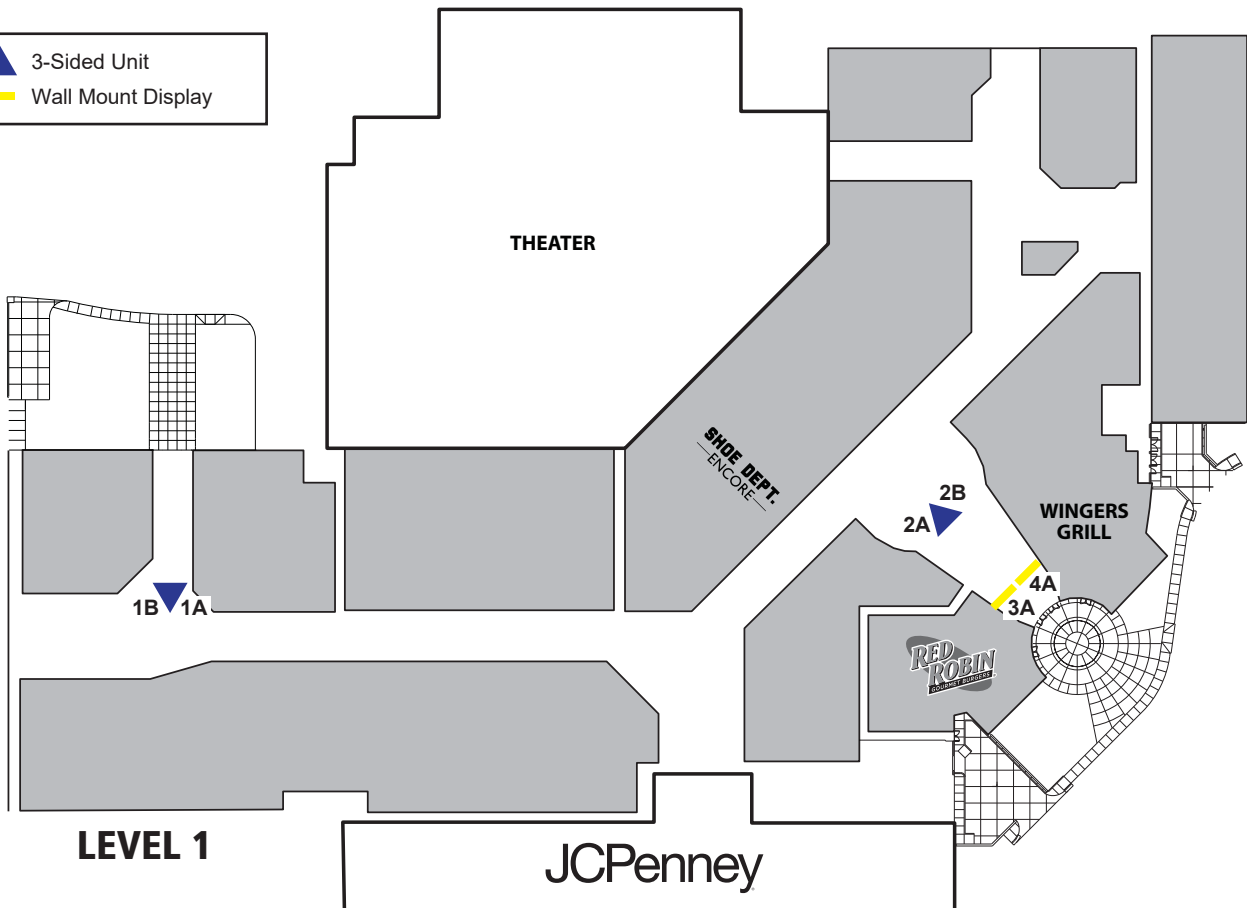

Choose the location(s) where you would like your ad to appear!

▲ 3-Sided Unit
— Wall Mount Display

PROVO TOWNE CENTRE PANEL LOCATIONS

PROVO TOWNE CENTRE PANEL LOCATIONS

5A

5B

6A

8A

8B